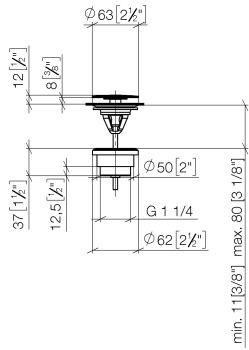

Basin Waste without press-closing 1 1/4" - Dark Chrome

IMO

10 126 970

Fits: IMO, LULU, MADISON, MEM, TARA,
CL.1, LISSÉ, VAIA, META, CYO

	Dark Chrome	10 126 970-19
	Chrome	10 126 970-00
	Brushed Platinum	10 126 970-06
	Platinum	10 126 970-08
	Durabress (23kt Gold)	10 126 970-09
	Light Gold	10 126 970-26
	Brushed Light Gold	10 126 970-27
	Brushed Durabress (23kt Gold)	10 126 970-28
	Matte Black	10 126 970-33
	Brushed Bronze	10 126 970-42
	Brushed Champagne (22kt Gold)	10 126 970-46
	Champagne (22kt Gold)	10 126 970-47
	Brushed Chrome	10 126 970-93
	Brushed Dark Platinum	10 126 970-99

Basin Waste without press-closing 1 1/4" - Dark Chrome

IMO

10 126 970

Only suitable for sinks without an overflow.

10 126 970

mm [inches]

10 126 970

Parts for other
finishes can be found
here: [Chrome](#)